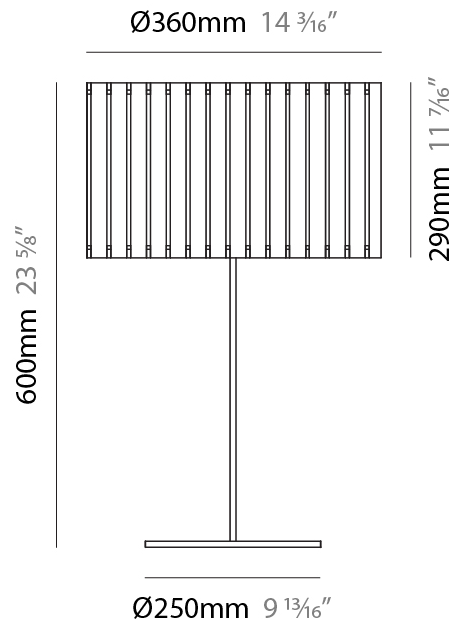

PROJECT
TYPE
SPECIFIER
QUANTITY
DATE

LUZ OCULTA WOOD PORTABLE

D54036-

base number	Finish Options	Finish Options

1. To build a product code in our configurator select the specify button on the base model # product page
2. To build a manual product code on this datasheet choose from the options listed below in blue font and add the suffix to the base model #

GENERAL

Series: Luz Oculta
Subseries: Luz Oculta Wood
Brand: Fambuena
Division: Design
Mounting Type: Portable
Mounting Location: Table
Subcategory: Table

PHYSICAL

Shape: Cylinder
Diameter (mm): 360
Diameter (in): 14 ³/₁₆
Height (mm): 600
Height (in): 23 ⁵/₈
Light Distribution: Direct / Indirect
Fixture Finish: DOW / NAT
Holder Finish: BRA / BRZ
Fixture Material: Metal / Wood
Upon Request: Bolt Down

ELECTRICAL

Number of Lamps: 1
Lamp Type: LED Retrofit
Lamp Shape: A19
Bulb Included: Bulb Not Included
Max. Wattage Per Lamp (W): 7
Lamp Base: E26
Input Voltage (V): 120
Upon Request: 277Vac / GU24

LED

OPTICAL

RATINGS AND CERTIFICATIONS

Certified By: CSA Certified to UL and CSA Standards
IP rating: IP20