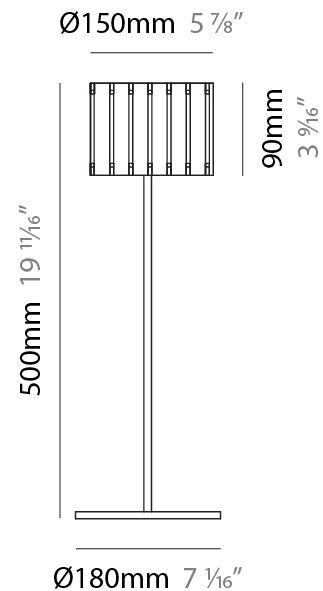

PROJECT	
TYPE	
SPECIFIER	
QUANTITY	
DATE	

LUZ OCULTA WOOD PORTABLE

D54040- -

base number   Finish Options   Finish Options

1. To build a product code in our configurator select the specify button on the base model # product page
2. To build a manual product code on this datasheet choose from the options listed below in blue font and add the suffix to the base model #

GENERAL

Series: Luz Oculta
Subseries: Luz Oculta Wood
Brand: Fambuena
Division: Design
Mounting Type: Portable
Mounting Location: Table
Subcategory: Table

PHYSICAL

Shape: Cylinder
Diameter (mm): 150
Diameter (in): 5 ⁷/₈
Height (mm): 500
Height (in): 19 ¹¹/₁₆
Light Distribution: Direct / Indirect
Fixture Finish: [DOW / NAT](#)
Holder Finish: BRA / BRZ
Fixture Material: Metal / Wood
Upon Request: Bolt Down

ELECTRICAL

Number of Lamps: 1
Lamp Type: LED Retrofit
Lamp Shape: T4
Bulb Included: Bulb Not Included
Max. Wattage Per Lamp (W): 3
Lamp Base: G9
Input Voltage (V): 120

LED

OPTICAL

RATINGS AND CERTIFICATIONS

Certified By: Certified for North American Standards
IP rating: IP20