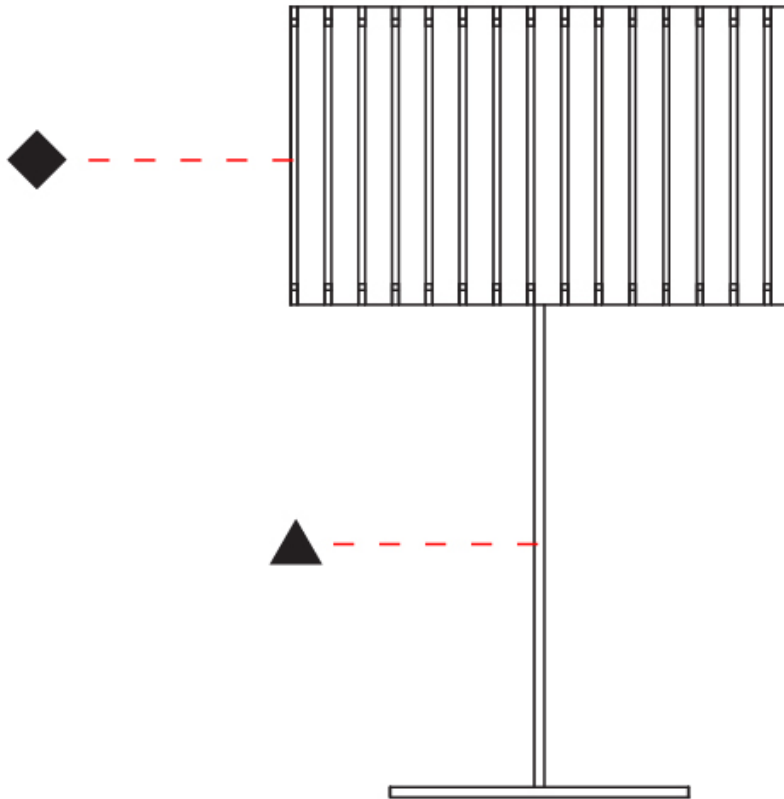

LUZ OCULTA WOOD PORTABLE

D54036-

PROJECT

TYPE

SPECIFIER

QUANTITY

DATE

D