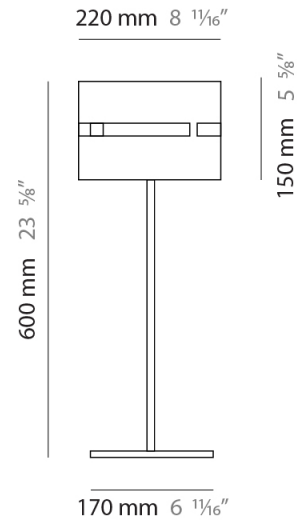

PROJECT	_____
TYPE	_____
SPECIFIER	_____
QUANTITY	_____
DATE	_____

LUZ OCULTA METAL PORTABLE

D54025-

base number   Finish
Options

1. To build a product code in our configurator select the specify button on the base model # product page
2. To build a manual product code on this datasheet choose from the options listed below in blue font and add the suffix to the base model #

GENERAL

Series: Luz Oculata
Subseries: Luz Oculata Metal
Brand: Fambuena
Division: Design
Mounting Type: Portable
Mounting Location: Table
Subcategory: Table

PHYSICAL

Shape: Cylinder
Diameter (mm): 220
Diameter (in): 8 ¹¹/₁₆
Height (mm): 600
Height (in): 23 ⁵/₈
Light Distribution: Direct / Indirect
Fixture Finish: [BRA](#) / [BRZ](#) / [ABR](#)
Fixture Material: Metal
Upon Request: Bolt Down

ELECTRICAL

Number of Lamps: 1
Lamp Type: LED Retrofit
Lamp Shape: B10
Bulb Included: Bulb Not Included
Max. Wattage Per Lamp (W): 4
Lamp Base: E12
Input Voltage (V): 120

LED

OPTICAL

RATINGS AND CERTIFICATIONS

Certified By: Certified for North American Standards
IP rating: IP20